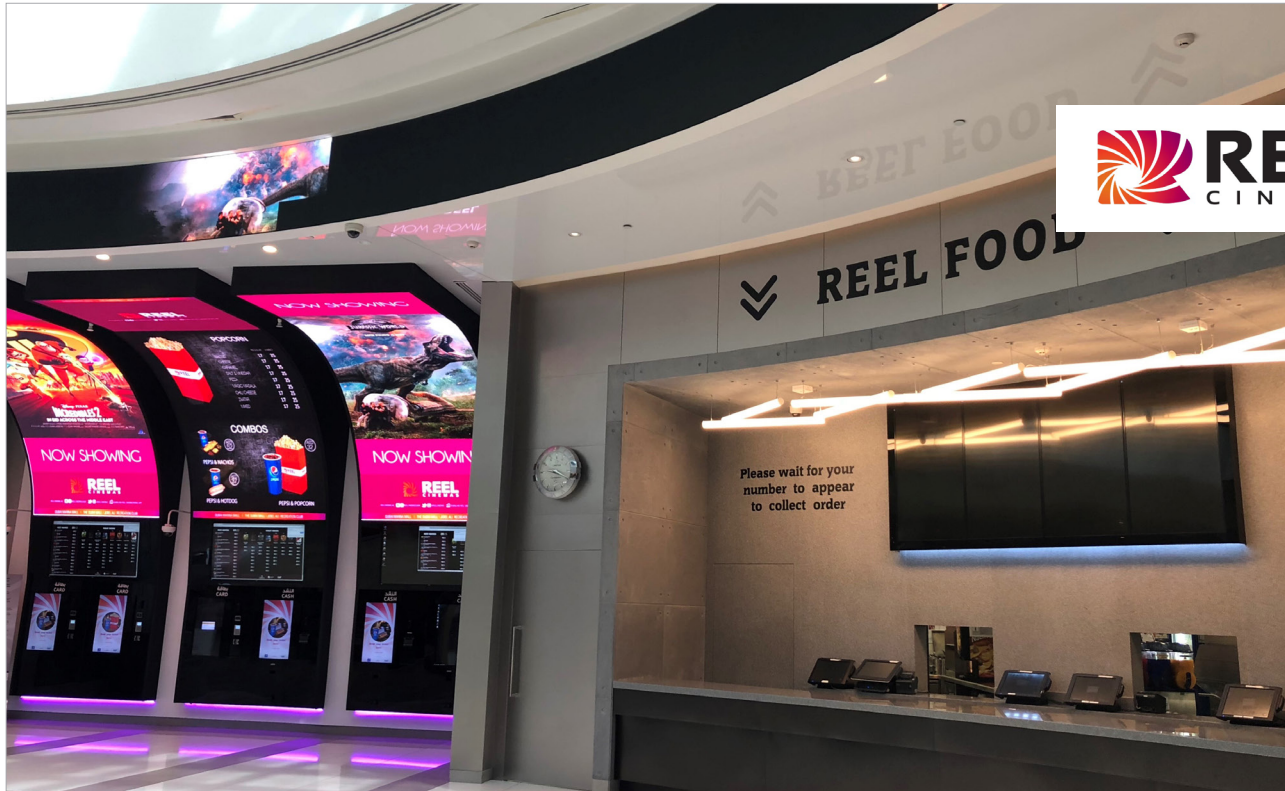

## ➔ REEL CINEMA MARINA MALL, PHASE 1 & 2

Recently refurbished with **SWITCH MADE**'s lighting and control system solutions, Dubai Marina Mall is the ultimate destination for moviegoers. The 7 screens cinema features a Dolby Cinema, the unbelievably immerse experience combines spectacular imaging with enthralling moving audio which transforms every Dolby Cinema visit into a stellar adventure.