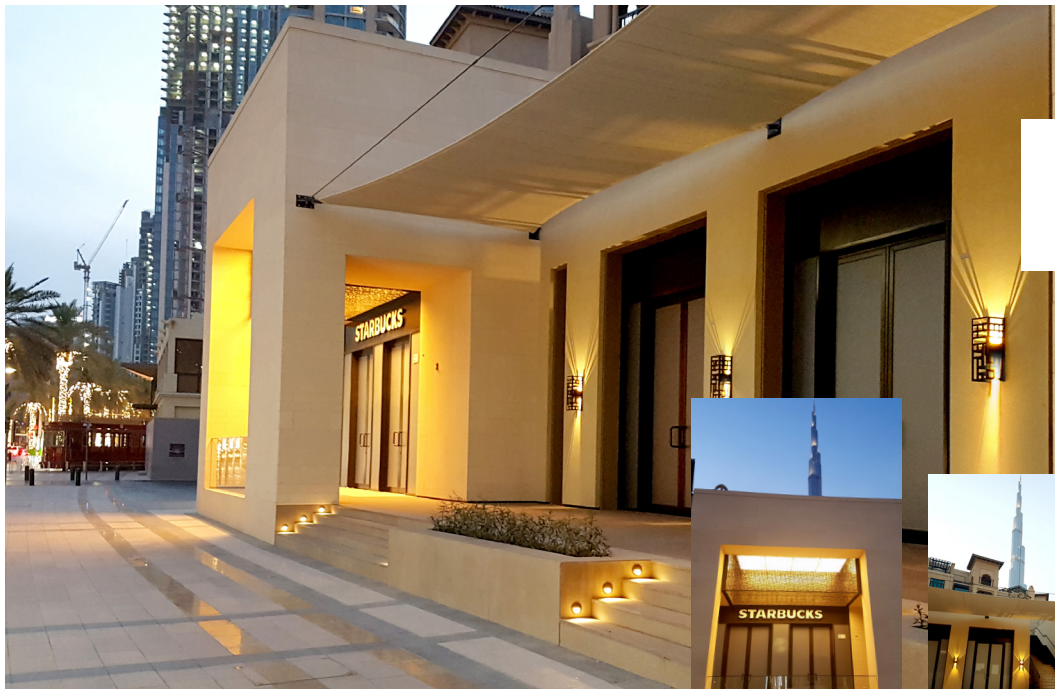

➔ THE PALACE CAFE DOWNTOWN

The **PALACE CAFÉ** is part of The PALACE Downtown extension. It is occupying a prime spot on Sheikh Mohammed Bin Rashid Boulevard with views of the Burj Khalifa from the outdoor terrace. We provided a selection of outdoor lighting solutions to match with the client design idea and enhance the overall experience in such a visited area.