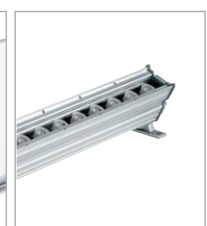

COMMERCIAL OFFICES

→ ATRIUM BUILDING LYON, FRANCE

The Regional Office of Pôle Emploi occupies this building particularly well suited to their expectations.

Wrapped around a central atrium covered by a glass roof, the offices are designed to offer maximum quality of work. **SWITCH MADE** provided its solution for both external & internal areas with the LINETECH solution to enhance the illumination of the façade & PALAOS 300 to procure optimal lighting for the work spaces.

08/2015

SWITCH MADE
PRODUCTS

PALAOS 300x300

LINETECH 1