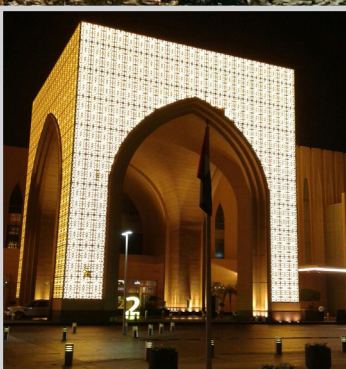

SWITCH MADE had the tremendous honor to participate in the design & supply of all light fittings for the refurbishment of the Mall's Façade.

Within the approximate 52K LED luminaires installed, around 10km of Linear solutions have been used to showcase the amazing structure of the façade.

The overall lighting improved drastically in terms of uniformity, illuminance, color rendering, efficiency and consumption; not to mention the general perception of space and consumers experience.

THE DUBAI MALL

08/2017

OUTDOOR & FAÇADE

➔ DUBAI MALL DOWNTOWN, DUBAI, UAE.

08/2017

SWITCH MADE PRODUCTS						
	CARA	COVEX	KALY	S-TUBE	FLIC	STRONG