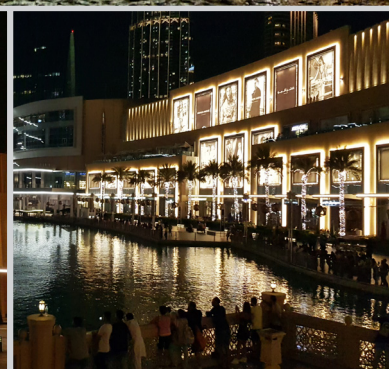

SWITCH MADE had the tremendous honor to participate in the design & supply of all light fittings for the refurbishment of the Mall's Façade.

Within the approximate 52K LED luminaires installed, around 10km of Linear solutions have been used to showcase the amazing structure of the façade.

The overall lighting improved drastically in terms of uniformity, illuminance, color rendering, efficiency and consumption; not to mention the general perception of space and consumers experience.

THE DUBAI MALL

08/2017

OUTDOOR & FAÇADE

➔ DUBAI MALL DOWNTOWN, DUBAI, UAE.

08/2017

SWITCH MADE PRODUCTS						
	CARA	COVEX	KALY	S-TUBE	FLIC	STRONG