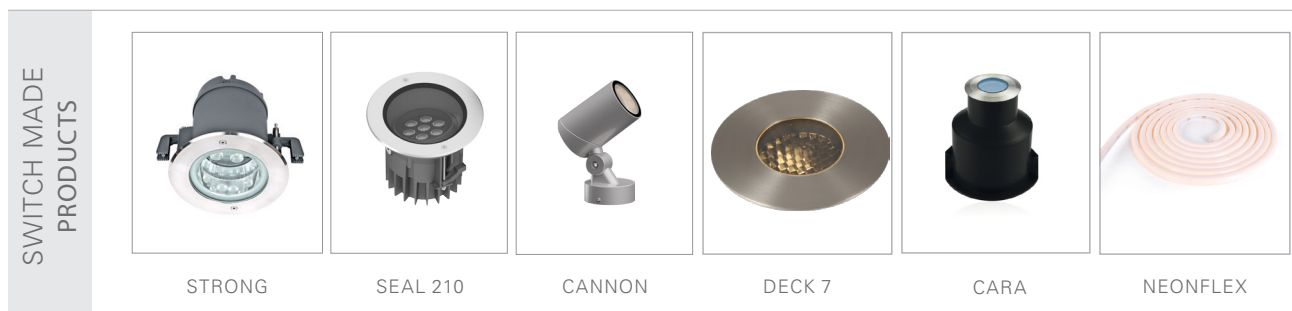

OUTDOOR & FAÇADE

→ ENOC PAVILION EXPO2020, DUBAI, UAE.

Being one of the pioneers in Hybrid Lighting, **SWITCH MADE** Group has achieved another breakthrough in terms of promoting environmental sustainability; through providing energy-efficient LED lighting solutions to the Official Integrated Energy Partner of Expo 2020 Dubai, ENOC Pavilion.

ENOC Pavilion at the World Expo will highlight the principles of energy and knowledge about the incredible scale of the energy story through a 180-degree, breathtaking shared cinematic experience featuring a bold audiovisual landscape through mesmerizing light and sound.

Having a long and successful history of delivering green building projects across the globe, SWITCH MADE Group is grateful to be a part of ENOC Pavilion's aim to showcase the best of the class landscape lighting solutions to the world at the Expo 2020 Dubai.

10/2021