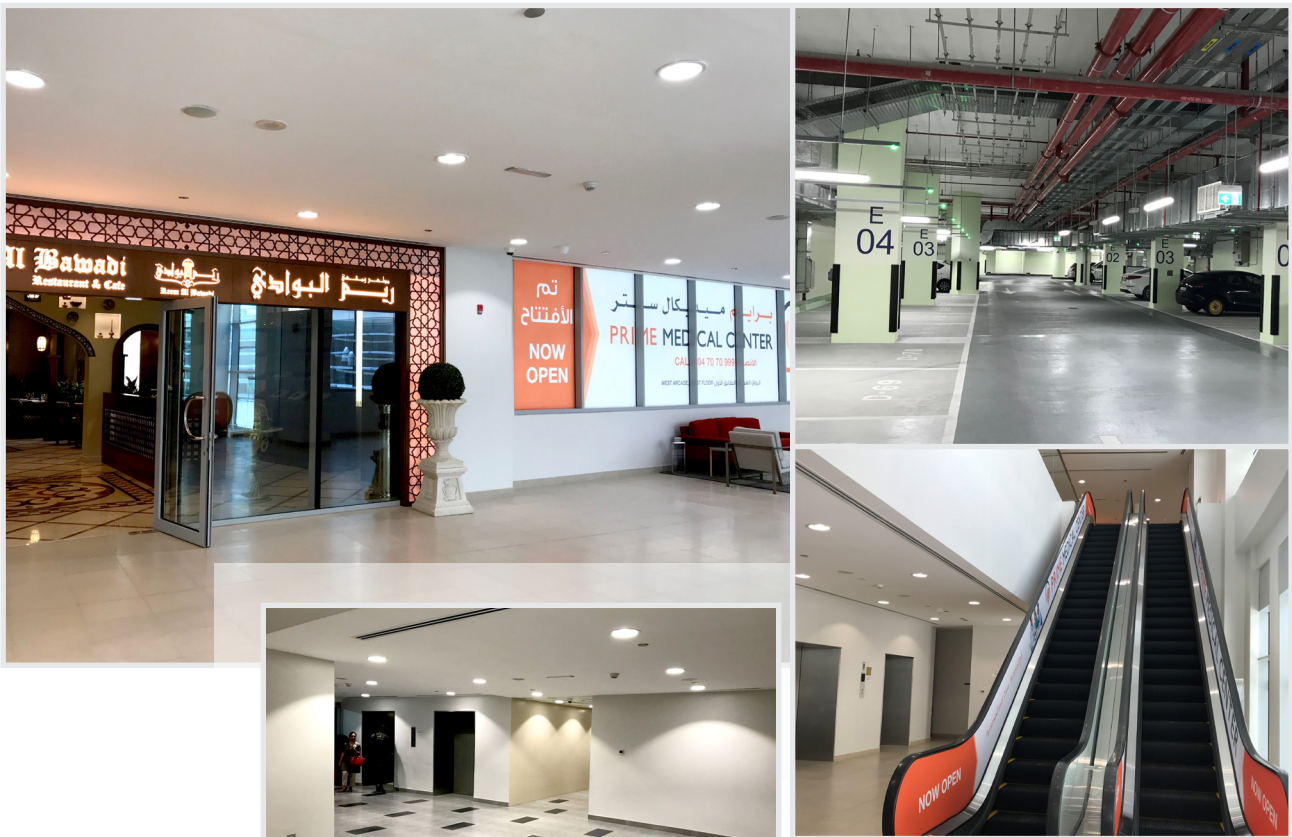

COMMERCIAL MALLS

➔ FIRST AVENUE MALL MOTOR CITY, DUBAI, UAE.

First Avenue Mall was designed as an environmental friendly, contemporary, European-style mall, with an indoor-outdoor boulevard and Arabesque influences. It is a social and retail hub, strategically located in the rapidly growing suburban area of Dubai Motor City with a distinct automotive and lifestyle theme. **SWITCH MADE** manufactured and supplied a selection of its lighting solutions for both the internal areas as well as parking areas of the mall in order to deliver a memorable retail experience.

فيرست أفنيو
FIRST AVENUE
— مـول و فندق —