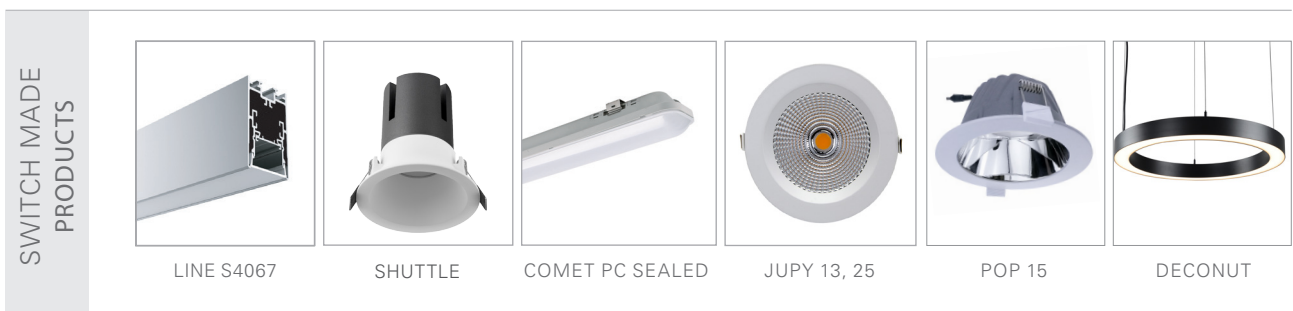

SWITCH MADE supplied all indoor lighting for this nursery in order to give the best lighting solution for Dubai Kids of Westfield Nursery School.

11/2020

EDUCATION

→ WESTFIELD NURSERY SCHOOL AL WASL, DUBAI, UAE.

11/2020

SWITCH MADE PRODUCTS						
	LINE S4067	SHUTTLE	COMET PC SEALED	JUPY 13, 25	POP 15	DECONUT