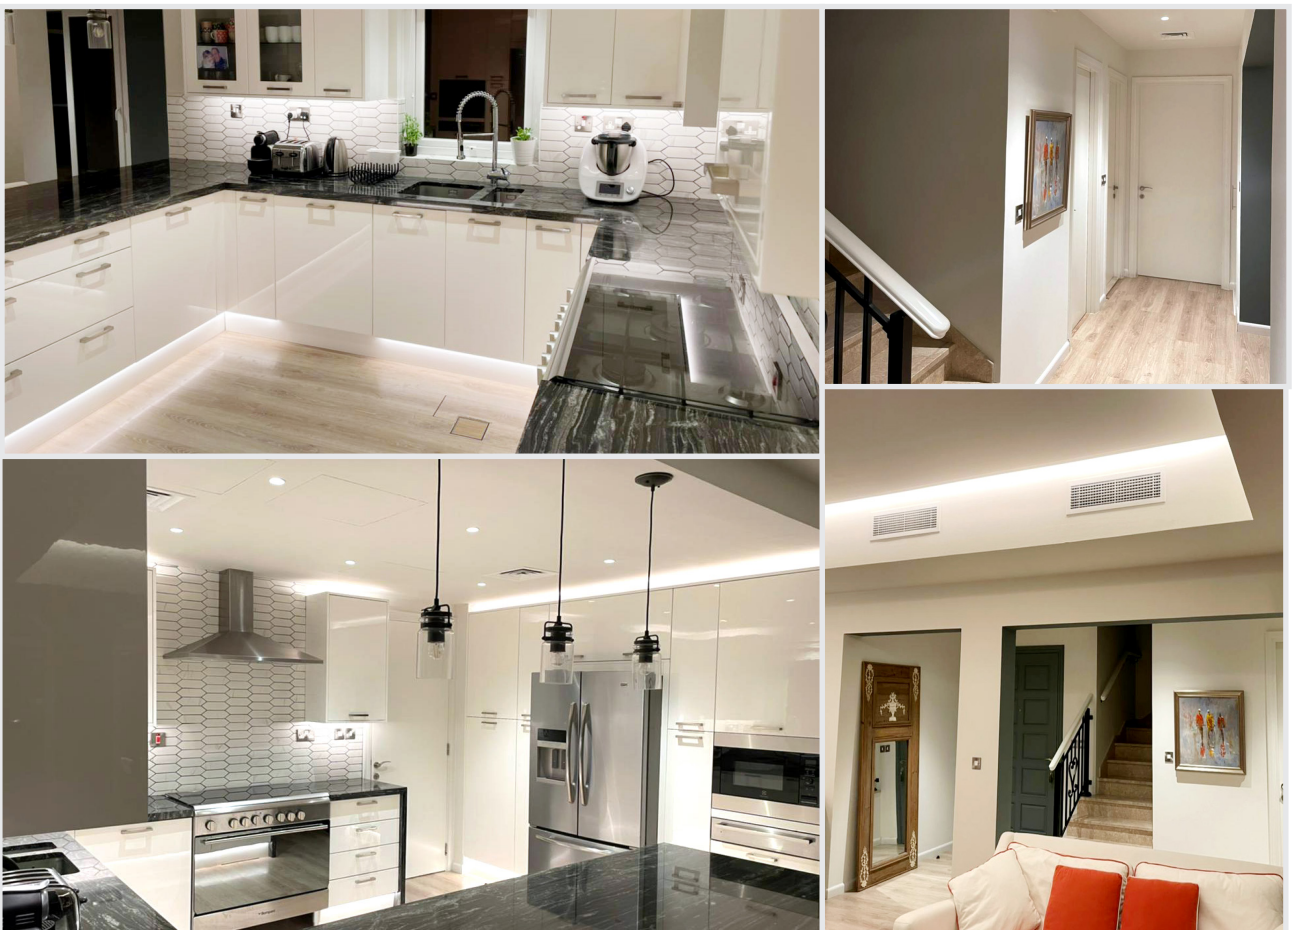

➔ PRIVATE VILLA ARABIAN RANCHES, DUBAI, UAE.

The interior and exterior design of a home, depending on how it is illuminated, can contribute to the improvement of its overall appearance: accentuation downlight to heighten specific space, linear luminaires to highlight the void spaces in the ceiling, dimmable warm lights for a warm and cozy effect, and vivid lights for general illumination schemes.

SWITCH MADE Group made it all possible with a private villa situated in Arabian Ranches, Dubai - The lighting integrated into this idea produces a cozy ambiance with the use of Switch Made lighting solutions that are perfectly integrated into the villa design such as BLACKMOON, RESSY, LINE S1613, and LINE S0709.