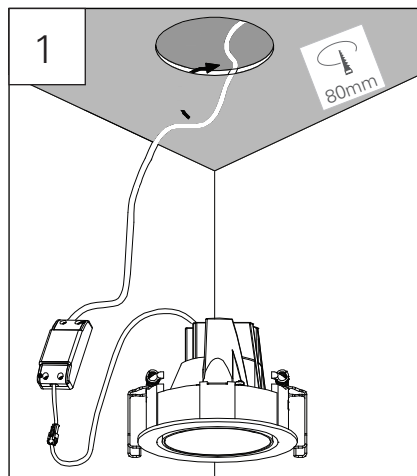

BLACKMOON 10-R ADJUSTABLE

Ceiling Recessed

! WARNING * Turn off the power supply before installation or removal
* Supply connection and other external wiring conductor shall be at least 1.0mm² and confirm to 60245IEC57