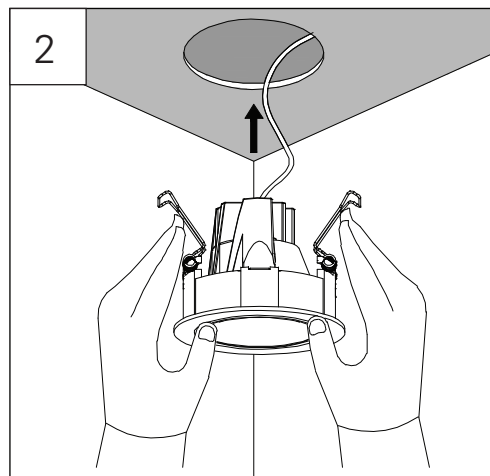

BLACKMOON 10-R ADJUSTABLE

Ceiling Recessed

! WARNING * Turn off the power supply before installation or removal
* Supply connection and other external wiring conductor shall be at least 1.0mm² and confirm to 60245IEC57