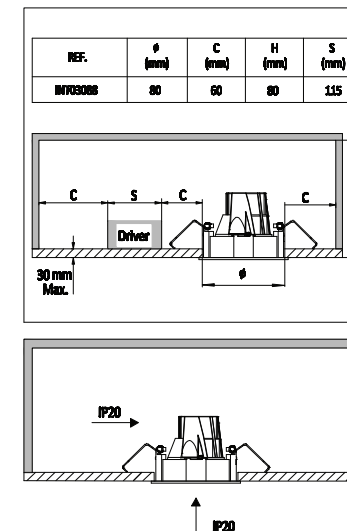

BLACKMOON 10-R ADJUSTABLE

Ceiling Recessed

! WARNING * Turn off the power supply before installation or removal
* Supply connection and other external wiring conductor shall be at least 1.0mm² and confirm to 60245IEC57