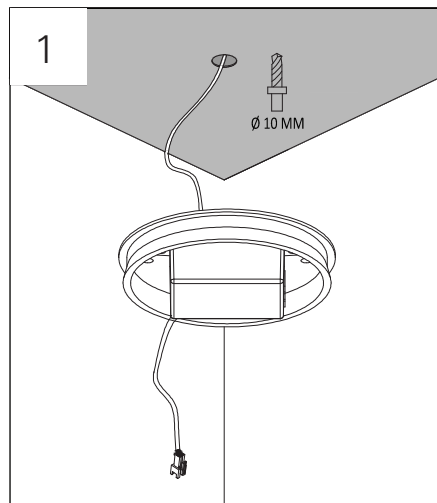

BLACKMOON 14-R CEILING MOUNTED

CEILING MOUNTED

! WARNING * Turn off the power supply before installation or removal
 * Supply connection and other external wiring conductor shall be at least 1.0mm² and confirm to 60245IEC57