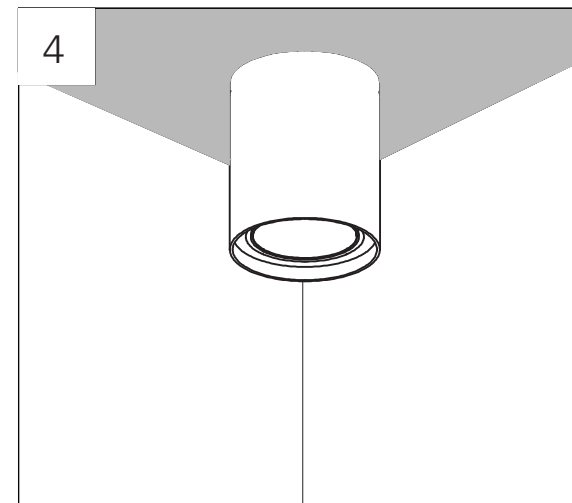

BLACKMOON 14-R CEILING MOUNTED

CEILING MOUNTED

! WARNING * Turn off the power supply before installation or removal
 * Supply connection and other external wiring conductor shall be at least 1.0mm² and confirm to 60245IEC57