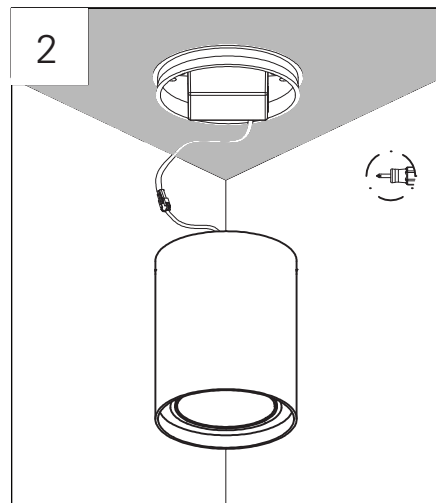

BLACKMOON 14-R CEILING MOUNTED

CEILING MOUNTED

! WARNING * Turn off the power supply before installation or removal
 * Supply connection and other external wiring conductor shall be at least 1.0mm² and confirm to 60245IEC57