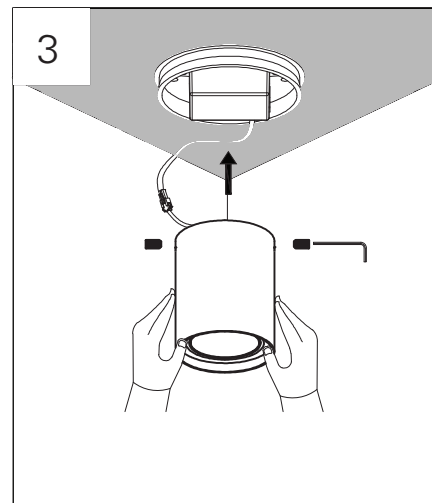

BLACKMOON 14-R CEILING MOUNTED

CEILING MOUNTED

! WARNING * Turn off the power supply before installation or removal
 * Supply connection and other external wiring conductor shall be at least 1.0mm² and confirm to 60245IEC57