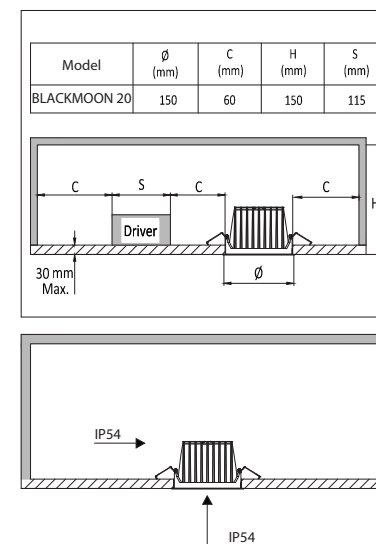

BLACKMOON 20

Ceiling Recessed

! WARNING * Turn off the power supply before installation or removal
 * Supply connection and other external wiring conductor shall be at least 1.0mm² and confirm to 60245IEC57