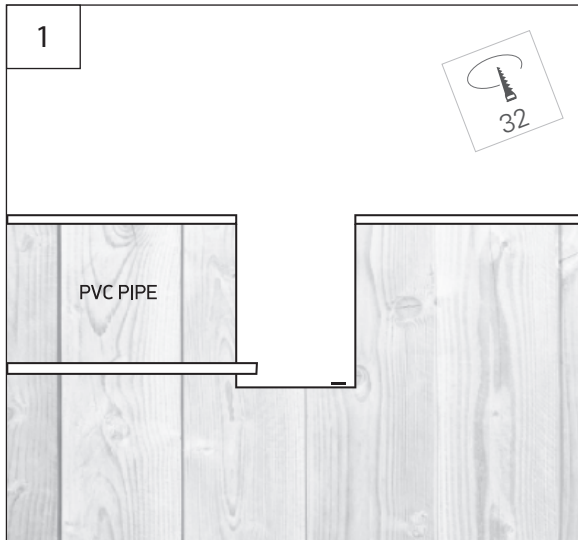

DECK 1

Ground Recessed

Decking Installation

Prevent the water filtration by IP rated connectors!

When the wire is connected into the fixture through cable gland, the cable must be more than 10mm inside. Please refer to the images above.