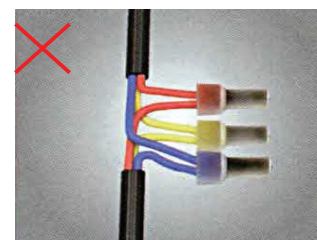

DECK 1

Ground Recessed

Decking Installation

Prevent the water filtration by IP rated connectors!

When the wire is connected into the fixture through cable gland, the cable must be more than 10mm inside. Please refer to the images above.