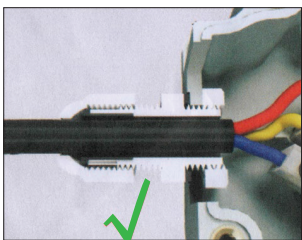

DECK 1

Ground Recessed

Decking Installation

Prevent the water filtration by IP rated connectors!

When the wire is connected into the fixture through cable gland, the cable must be more than 10mm inside. Please refer to the images above.