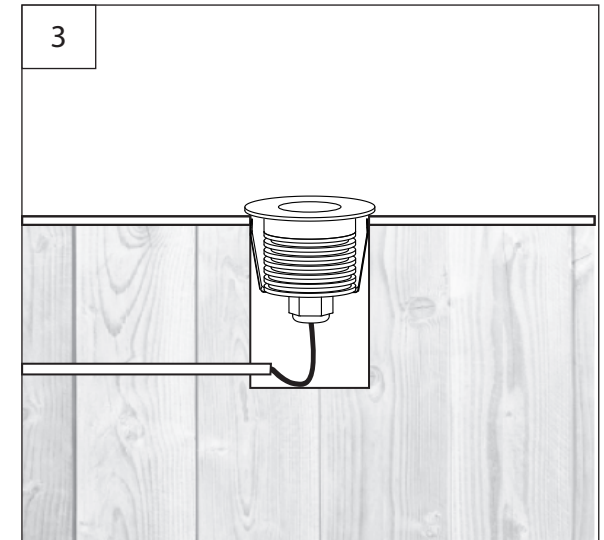

DECK 1

Ground Recessed

Decking Installation

Prevent the water filtration by IP rated connectors!

When the wire is connected into the fixture through cable gland, the cable must be more than 10mm inside. Please refer to the images above.