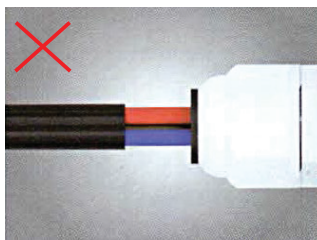

DECK 1

Ground Recessed

Decking Installation

Prevent the water filtration by IP rated connectors!

When the wire is connected into the fixture through cable gland, the cable must be more than 10mm inside. Please refer to the images above.