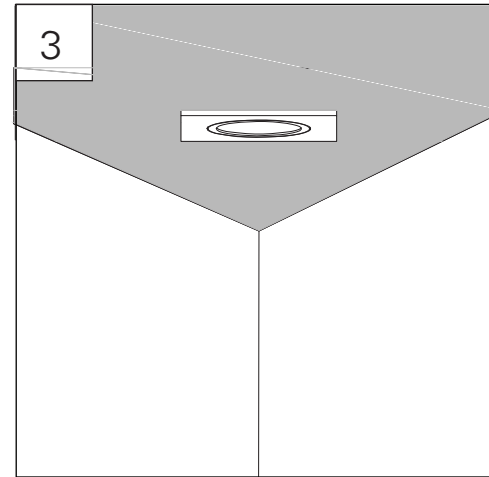

NEPTUNE 8 - S

Ceiling Recessed

! WARNING * Turn off the power supply before installation or removal
 * Supply connection and other external wiring conductor shall be at least 1.0mm² and confirm to 60245IEC57