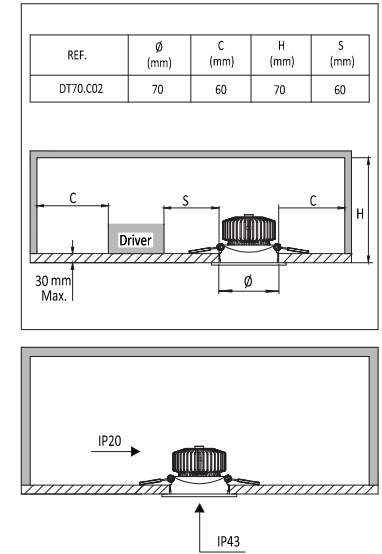

NEPTUNE 8 - S

Ceiling Recessed

! WARNING * Turn off the power supply before installation or removal
 * Supply connection and other external wiring conductor shall be at least 1.0mm² and confirm to 60245IEC57